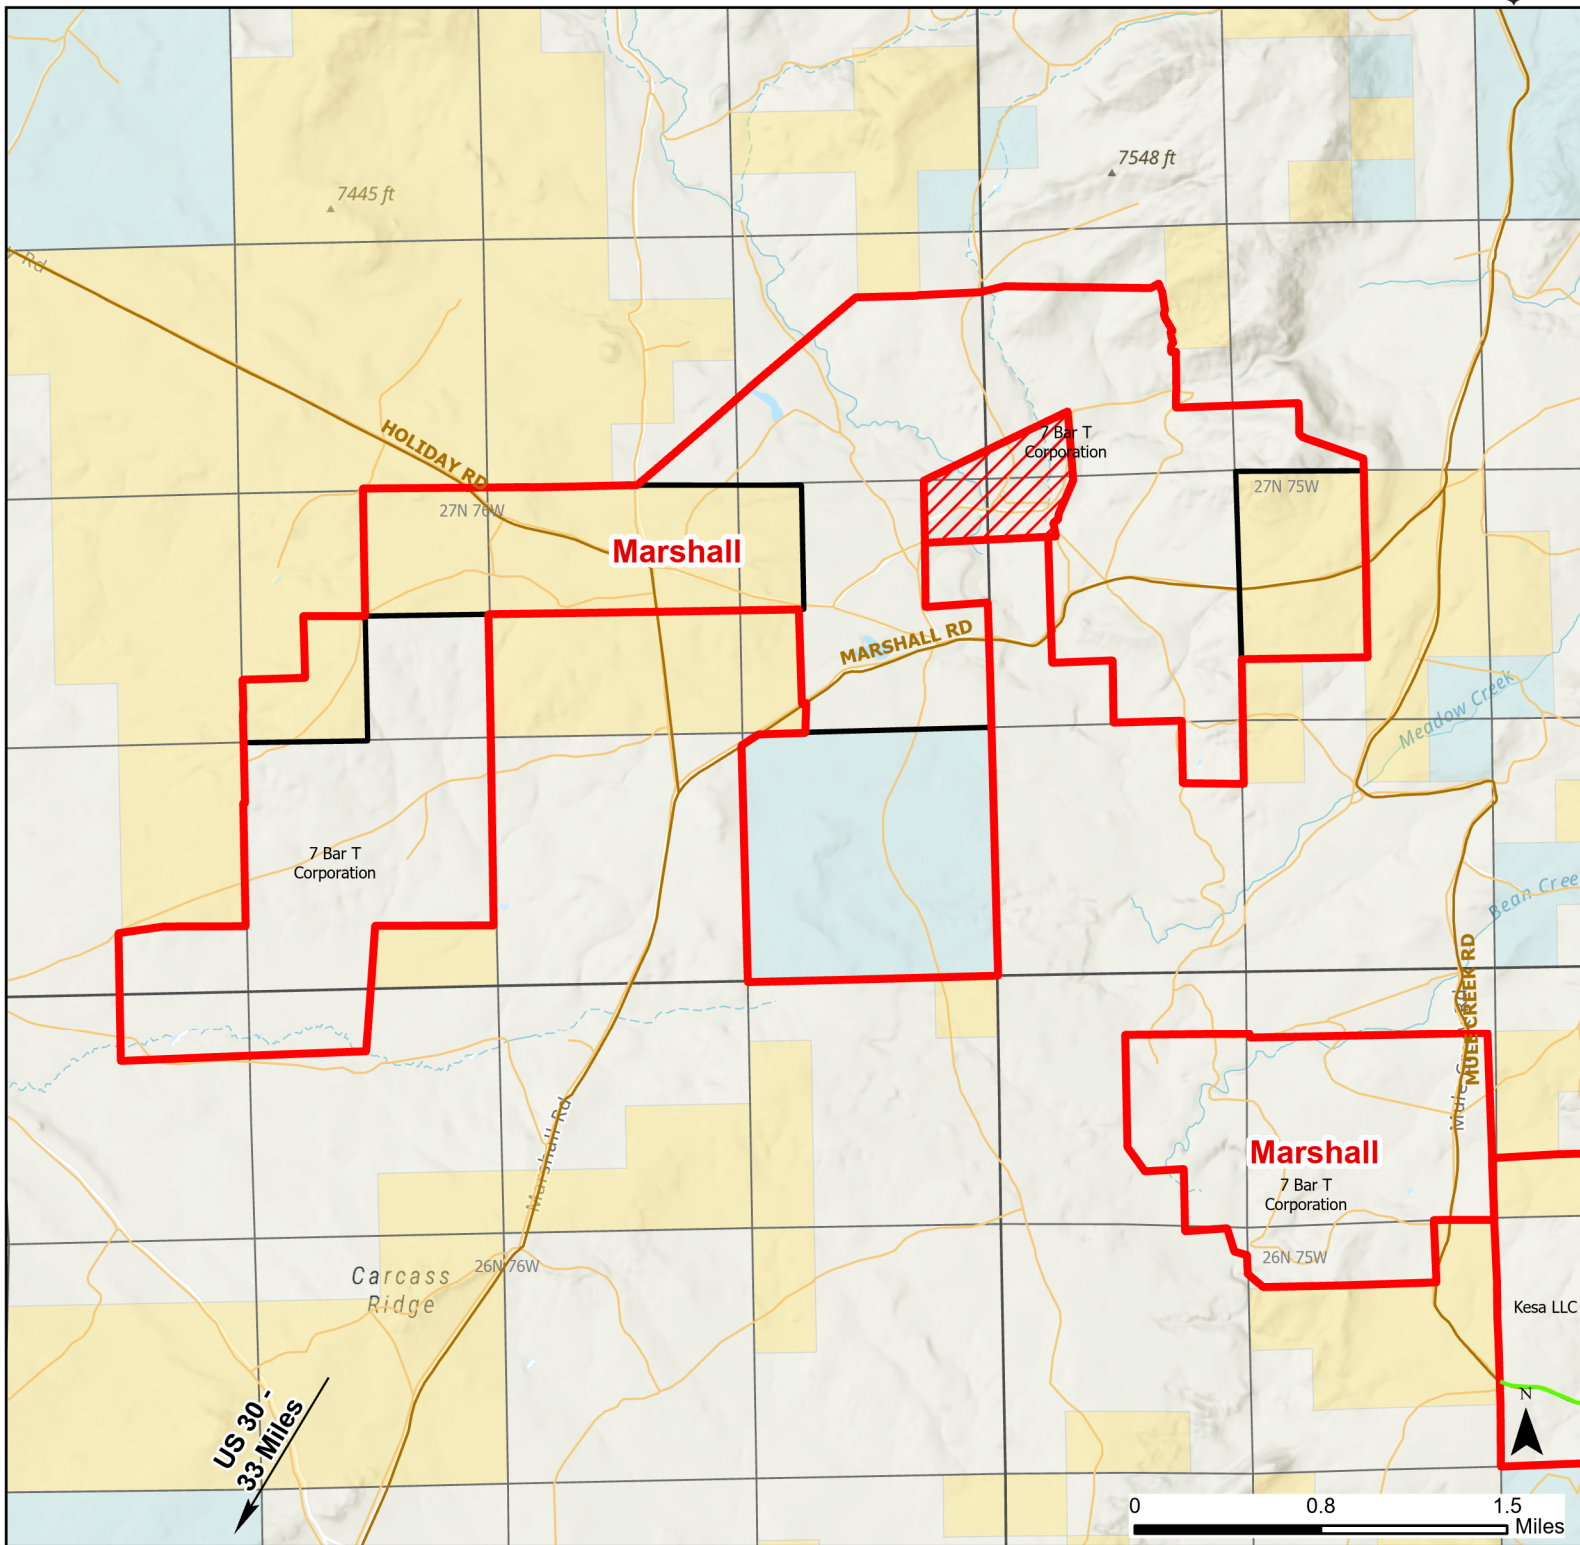

Marshall Hunter Management Area

2023 Hunt
Season

Parking	Closed Road	Boundary	Limited Range Weapons and Archery	State
Coupon Box	Roads	Archery Only	Other	DOD
Road Closed	County Boundaries	CLOSED		BLM
Open Road	HMA Ownership			Wyoming Game & Fish Dept.
Special Conditions Apply				Forest Service
				Private

Species allowed to hunt: Antlerless Elk

See Ranch Rules for More Information and Restrictions

Hunter Management Area rules apply only to those lands enrolled in the HMA.

This map is for visual use, assistance and general location only, does not represent a survey, and is not to be used for legal conveyance. Hunt Area boundaries are approximate, consult Game and Fish Hunting Regulations for descriptions and restrictions. Access to these private lands for any commercial activity must be gained by contacting the individual landowner(s) directly.